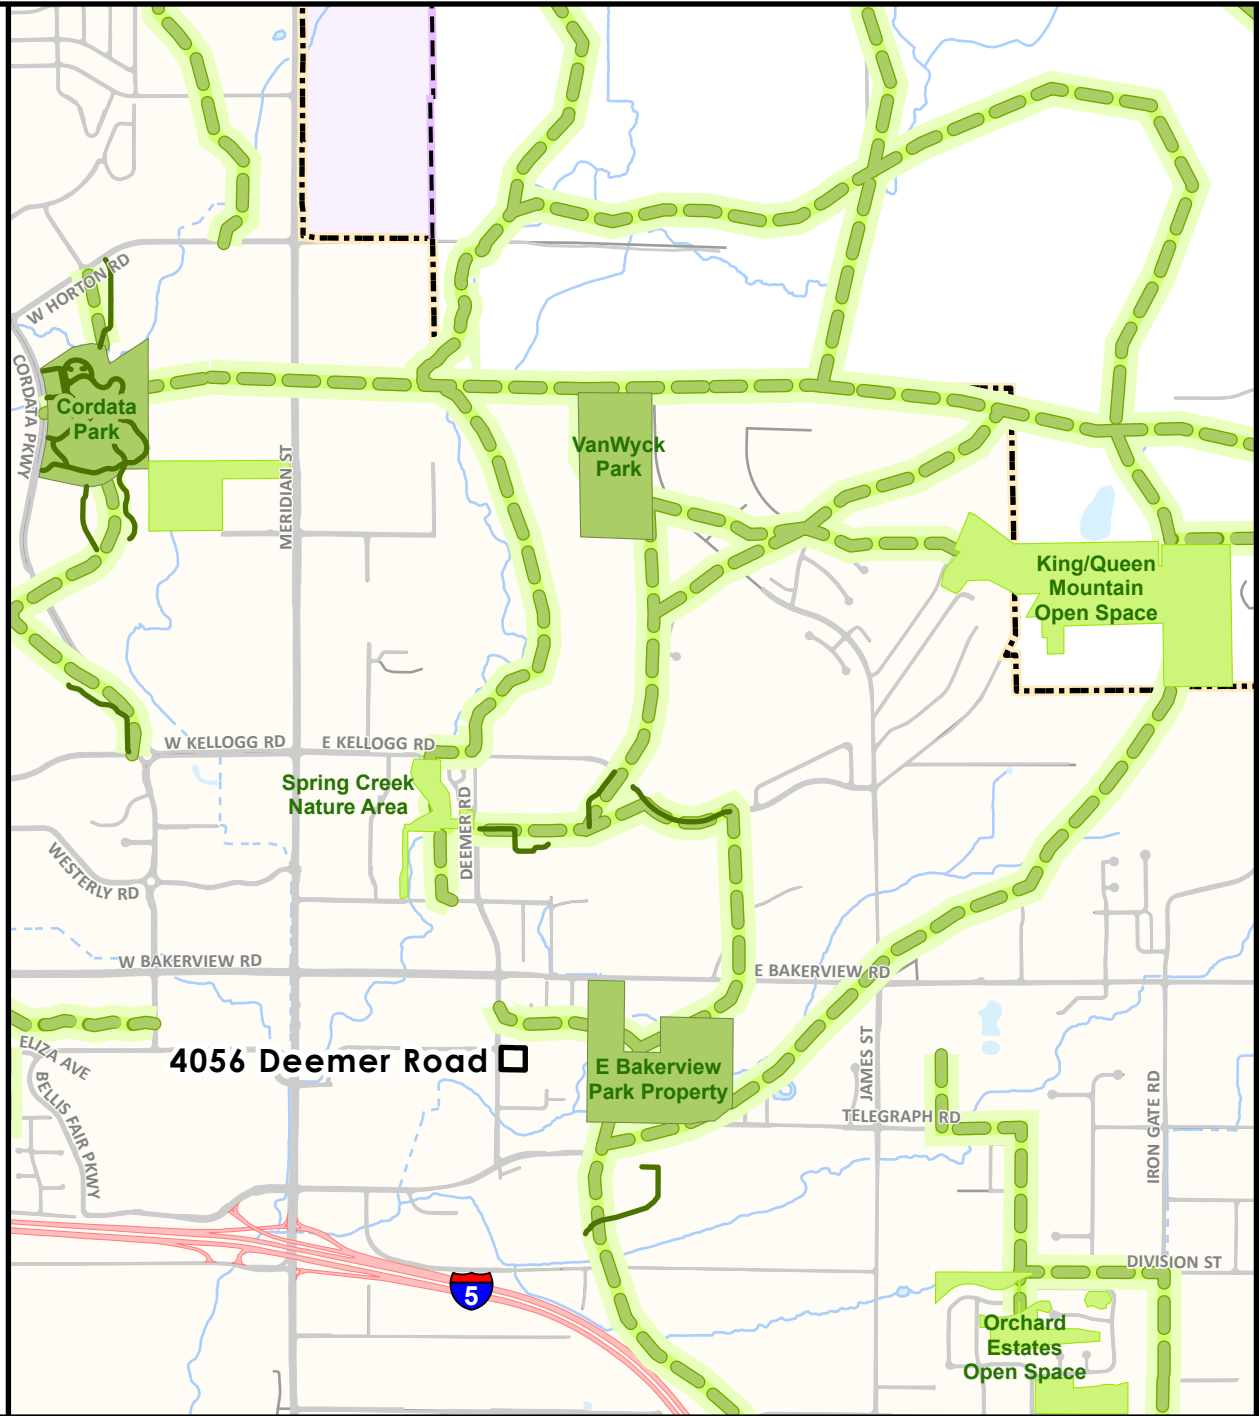

Trail Connections

Legend

- Existing Trails
- - - 2020 PRO Plan - Proposed Trails

9/26/2023

Trail Connections

4056 Deemer Road

Legend

- Existing Trails
- 2020 PRO Plan - Proposed Trails
- Proposed Trail
- Sidewalk Connector

9/27/2023